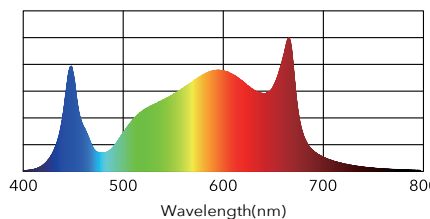

135W LED

Technical Specifications

Input Power	135W
Input Voltage	120V-277V
120V	1.16A
208V	0.65A
240V	0.57A
277V	0.49A
Input Frequency	56/60 Hz
Light Output: PPF	370 $\mu\text{mol/s}$
Efficacy	2.70 $\mu\text{mol/J}$
Lifetime L90	$\geq 50,000$ hrs
Water-Resistance	IP 66
Warranty	5 Year Standard Warranty
Dimensions	1160 x 67 x 67 mm / 45.7 x 2.6 x 2.6 inch
Weight	2.8 kgs / 6.2 lbs
Operating Temperature	0°C~35°C / 32°F~95°F
Operating Humidity	0%~95%
Thermal Management	Passive
Power Factor	≥ 0.97

135W LED Under Canopy Light

Elevate your cultivator by illuminating the typically neglected under-canopy area. This progressive light delves deep into the plant canopy, sparking growth in lower bud sites and fostering vigorous development from top to bottom.

- Aluminium Housing
- High Quality Led Diodes

Maximum Power

5 Year Warranty

DLC listed Peace-of-Mind

Lifetime L90 $\geq 50,000$ hrs

PPF ≈ 370 PPF ($\mu\text{mol/sec}$)

Water Resistant IP 66 Rating

SCIENTIFICALLY DESIGNED SOLUTIONS BACKED BY EXPERT RESEARCH

Under-Canopy Brilliance

Witness striking increases in yield and harvest excellence. The 135W under-canopy light offers the optimal balance of spectrum, intensity, and coverage. Making sure every bud is treated with nice care.