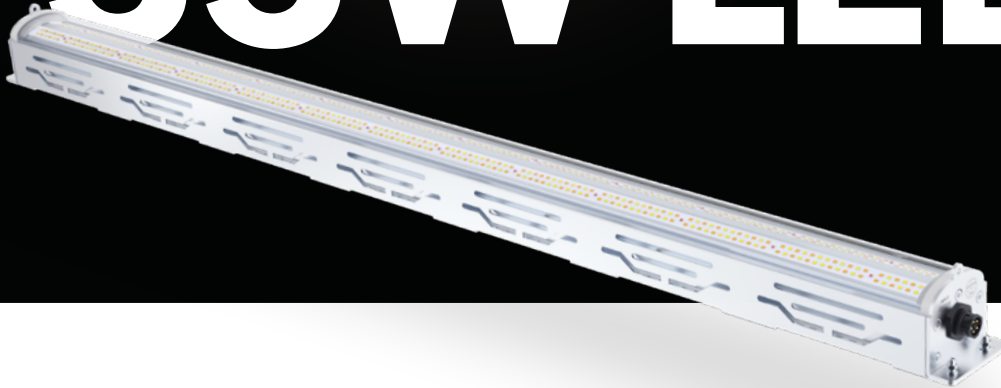

135W LED

Technical Specifications

Input Power	135W
Input Voltage	120V-277V
120V	1.16A
208V	0.65A
240V	0.57A
277V	0.49A
Input Frequency	56/60 Hz
Light Output: PPF	370 $\mu\text{mol/s}$
Efficacy	2.70 $\mu\text{mol/J}$
Lifetime L90	$\geq 50,000$ hrs
Water-Resistance	IP 66
Warranty	5 Year Standard Warranty
Dimensions	1160 x 67 x 67 mm / 45.7 x 2.6 x 2.6 inch
Weight	2.8 kgs / 6.2 lbs
Operating Temperature	0°C~35°C / 32°F~95°F
Operating Humidity	0%~95%
Thermal Management	Passive
Power Factor	≥ 0.97

135W LED Under Canopy Light

Elevate your cultivation by illuminating the typically neglected under-canopy area. This progressive light delves deep into the plant canopy, sparking growth in lower bud sites and fostering vigorous development from top to bottom. ***Stand Sold Separately.**

Under-Canopy Brilliance

Witness striking increases in yield and harvest excellence. The 135W under-canopy light offers the optimal balance of spectrum, intensity, and coverage. Making sure every bud is treated with nice care.

Sustainable Efficiency

Our 135W under-canopy light remains committed to sustainability. The energy-efficient design not only saves on power consumption but also paves the way for lasting success. Say goodbye to energy wastage while saying hello to maximizing performance.