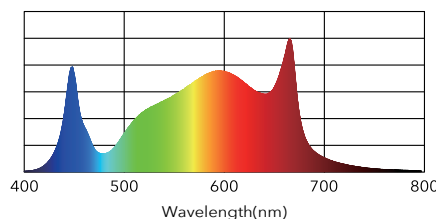

135W LED

Technical Specifications

Input Power	135W
Input Voltage	120V-277V
120V	1.16A
208V	0.65A
240V	0.57A
277V	0.49A
Input Frequency	56/60 Hz
Light Output: PPF	370 $\mu\text{mol/s}$
Efficacy	2.70 $\mu\text{mol/J}$
Lifetime L90	$\geq 50,000$ hrs
Water-Resistance	IP 66
Warranty	5 Year Standard Warranty
Dimensions	1160 x 67 x 67 mm / 45.7 x 2.6 x 2.6 inch
Weight	2.8 kgs / 6.2 lbs
Operating Temperature	0°C~35°C / 32°F~95°F
Operating Humidity	0%~95%
Thermal Management	Passive
Power Factor	≥ 0.97

135W LED Under Canopy Light

Elevate your cultivation by illuminating the typically neglected under-canopy area. This progressive light delves deep into the plant canopy, sparking growth in lower bud sites and fostering vigorous development from top to bottom. ***Stand Sold Separately.**

- Aluminum Housing
- High Quality Led Diodes

Maximum Power

5 Year Warranty

DLC listed Peace-of-Mind

Lifetime L90 $\geq 50,000$ hrs

PPF ≈ 370 PPF ($\mu\text{mol/sec}$)

Water Resistant IP 66 Rating

SCIENTIFICALLY DESIGNED SOLUTIONS BACKED BY EXPERT RESEARCH

Under-Canopy Brilliance

Witness striking increases in yield and harvest excellence. The 135W under-canopy light offers the optimal balance of spectrum, intensity, and coverage. Making sure every bud is treated with nice care.